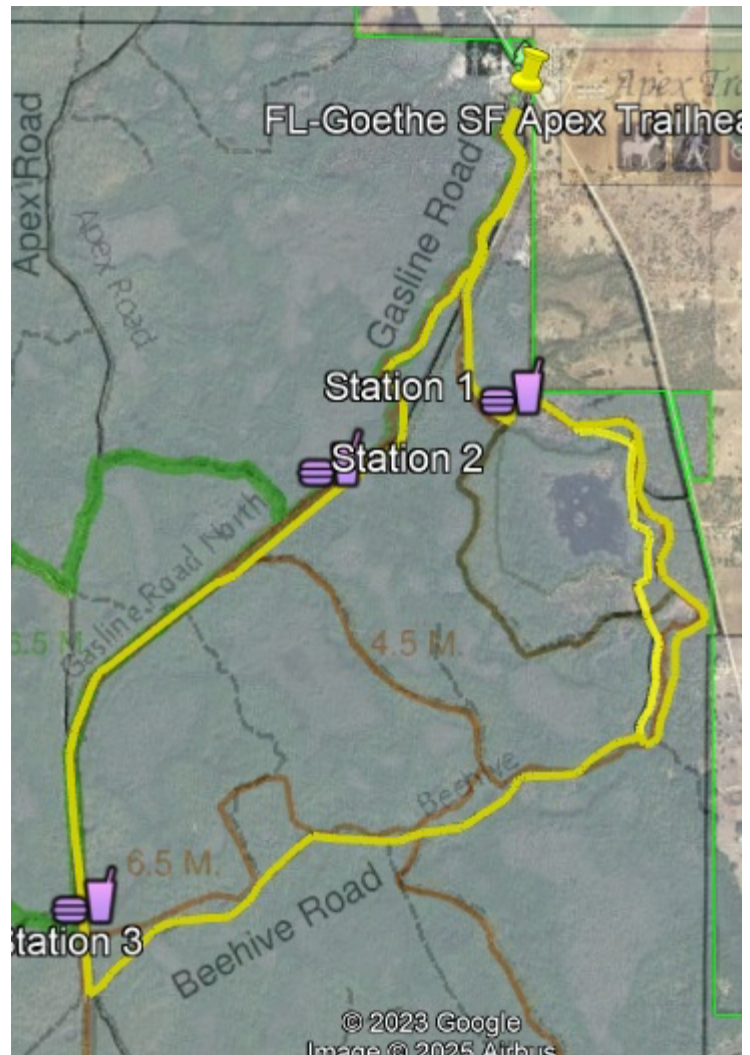

Wagons - 7.5 Miles

Suitable for
Larger Wagons

- 0.0 miles - Depart Apex on Orange Trail Or Gasline Road
- 0.6 miles - FOLLOW ORANGE TRAIL MARKERS
- 1.0 miles - Stop at Food Station
- 1.6 miles – Stay on road or follow Orange Trail markers, your choice
- 2.9 miles – Stay on Beehive Rd.
- 4.4 miles – Turn right on Gasline Rd.
- 4.6 miles – Stop at Food Station
- Continue on Gasline Rd.
- 7.5 miles - Arrive at Trailhead

JUST IN TIME FOR DESSERT AT THE PAVILION!